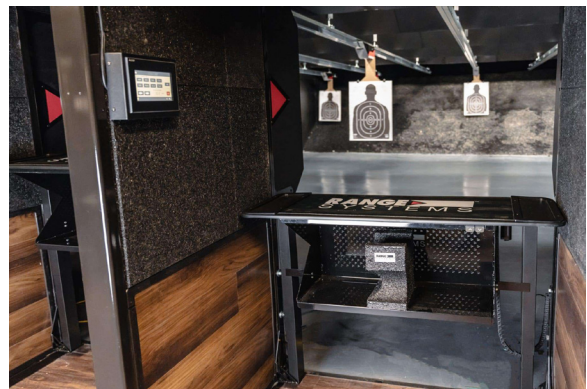

Features and Benefits

- Hybrid design combines the benefits of Pro-Tacts and Clearview.
- Open sight lines maintains visibility between lanes for instructors.
- Ballistic & acoustic protection reduces noise and side blast interference.
- Spacious layout with a deeper footprint accommodates both shooter and instructor comfortably.
- Customizable options available with accessories like coat hooks, brass guards, and storage benches.

Bench Options

Fixed Deluxe Shooting Bench

The Deluxe Shooting Bench boasts a durable polymer top for lasting surface protection and a lower storage shelf for convenient organization of ammunition, magazines, and range bags

Folding Deluxe Shooting Bench

The Folding Deluxe Shooting Bench offers the same features as the Fixed Deluxe Shooting Bench, with the added benefit of folding up and swinging open for easy downrange access.

Removable Top Shooting Bench

The Removable Top Shooting Bench offers a sturdy platform for shooters and can be easily removed for downrange access or shooting from a draw.

Powered Adjustable Bench

Introducing the industry first Powered Adjustable Bench, engineered for ultimate convenience and accessibility. With the press of a button, this bench effortlessly moves up and down, adjusting from as low as 30" to as high as 48". It includes D pads to securely hold ammunition, is ADA compliant, and features a built-in storage shelf and a Range Systems mat for added utility and organization.