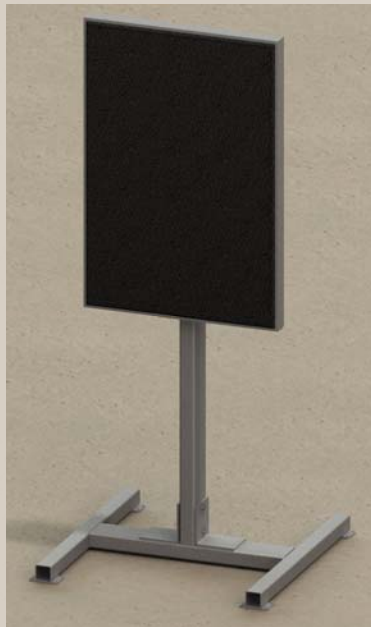

## ▶ Portable Bullet Traps

**Portable Tactical Trap** Constructed of AR500 steel back plate with 2" ballistic steel edges and faced with 2" thick Dura-Panel™ ballistic rubber surface. The trap features a LOK-TITE™ mounting system which allows it to be securely fastened to a stand or wall-mounted. Simply hook the back of trap to the stand or on the wall-mount using the LOK-TITE™ system – no other assembly is required. Provides a 24" w x 36" h shooting area with the lower edge of the shooting surface 34" off the floor when stand-mounted. H-Stand base is 30-3/8" W x 30" D. Overall unit height of trap on stand is 70-1/4".

**3/8" AR500 Portable Tactical Trap on H-Stand.**

Rated for .223/5.56 ball ammunition #60\_21\_005  
Wt. 239 lbs.

**1/2" AR500 Portable Tactical Trap on H-Stand.**

Rated for .308/7.62 ball ammunition.  
#60\_21\_007 Wt. 269 lbs.

**Super Portable Tactical Trap** Constructed of AR500 steel back plate with 2" ballistic steel edges and faced with 2" thick Dura-Panel™ ballistic rubber surface. The trap features dual LOK-TITE™ mounting brackets which allows it to be securely fastened to the sturdy two-post mounting stand. Lift handles on the back of the trap assist in positioning the trap onto the stand. Provides a 36" w x 48" h shooting area with the lower edge of the shooting surface 19 1/2" off the floor. Stand base is 56" W x 30" D. Overall unit height of trap is 68".

**3/8" AR500 Super Portable Tactical Trap.**

Rated for .223/5.56 ball ammunition.  
#60\_21\_009 Wt. 412 lbs.

**1/2" AR500 Super Portable Tactical Trap.**

Rated for .308/7.62 ball ammunition  
#60\_21\_023 Wt. 610 lbs.